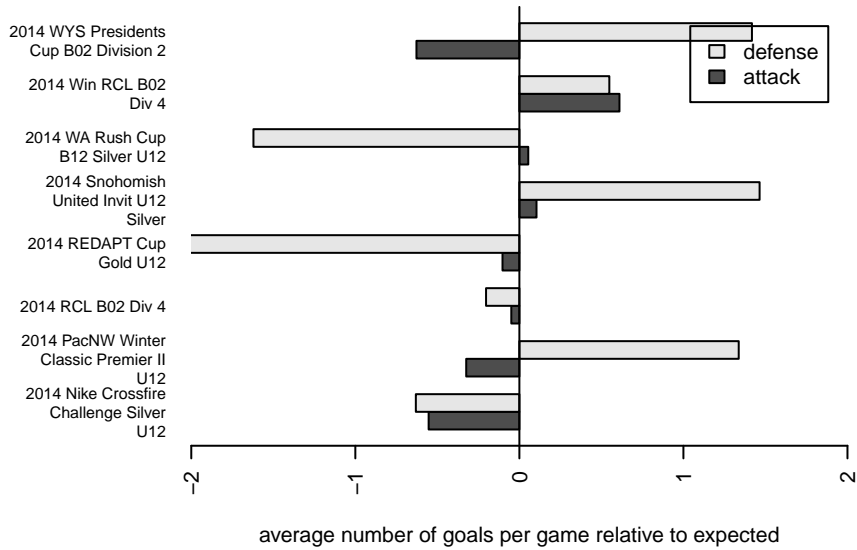

Performance relative to 13 month average