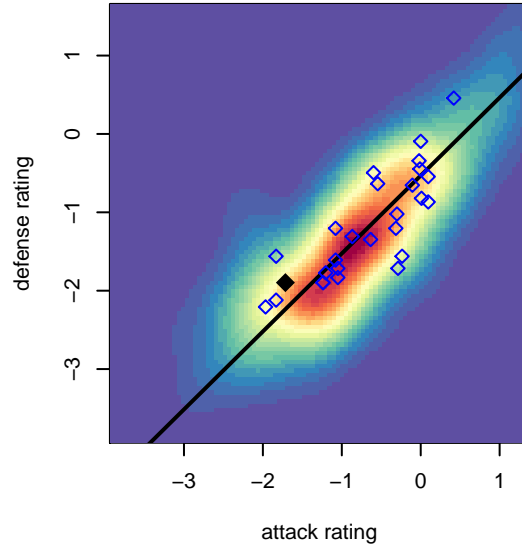

**attack and defense rating
relative to others at age
and all opponents in last 13 months**