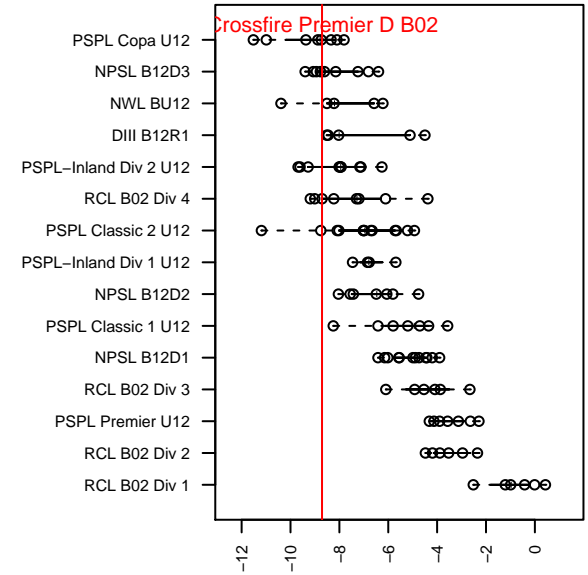

**attack and defense rating
relative to others at age
and all opponents in last 13 months**