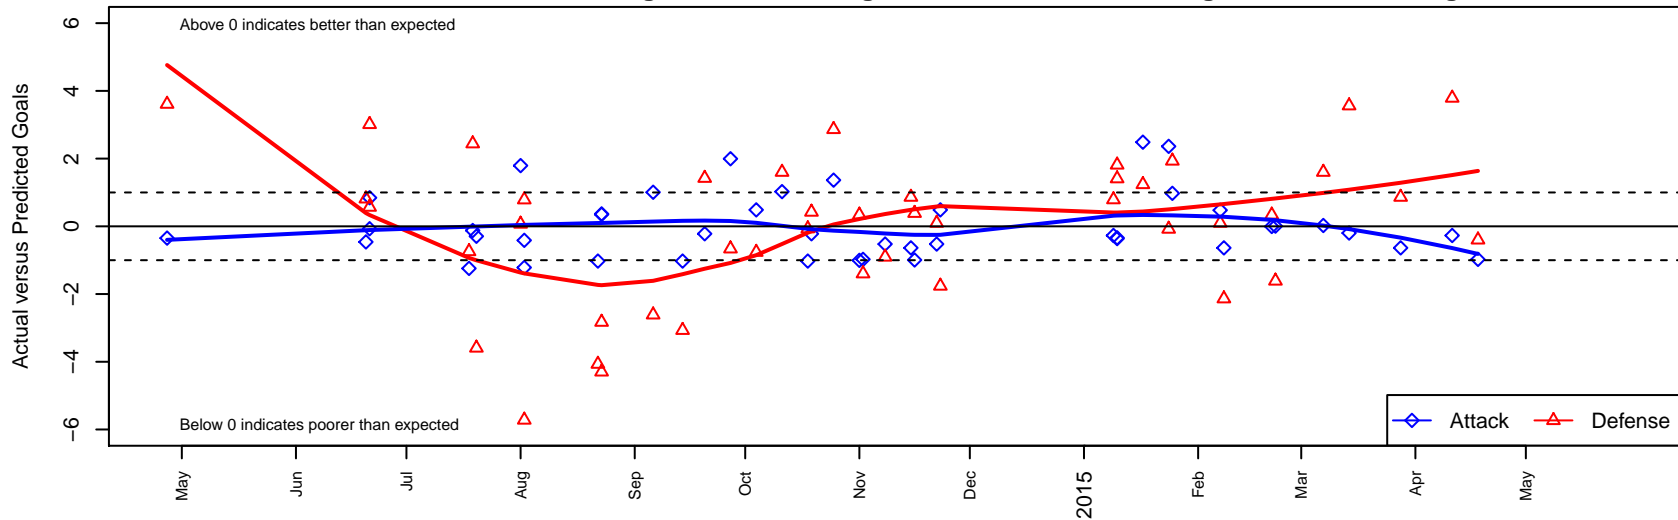

Crossfire Premier D B02

Crossfire Premier SC
 Redmond, WA
 B02 total strength=276
 attack=0.18 defense=0.15
 fall league = RCL B02 Div 4
 spr league = Win RCL B02 Div 4
 notes= Lugo 2013, 2014

alt names used:
 CROSSFIRE PREMIER B02 D – LUGO (WA)
 CROSSFIRE PREMIER B02 D – LUGO (WA)
 CROSSFIRE PREMIERCROSSFIRE PREMIER
 CROSSFIRE FOUNDATION CROSSFIRE PRE
 Crossfire Premier B02–Lugo–D
 Crossfire B02 Lugo
 Crossfire Premier B02–Lugo–D
 Crossfire Premier B02–Lugo–D

Crossfire Premier D B02
 Dots are actual minus expected GF (blue circles) and GA (red triangles).
 Blue line is smoothed change in attack strength. Red is smoothed change in defense strength.

**attack and defense variance (black dot)
relative to other teams
and top 10 in region**